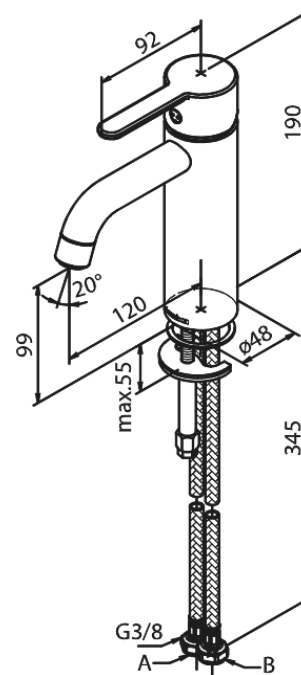

Silhouet

Basin Mixer - Medium

Article no.: 749304600
Finish: Steel PVD
Series: Silhouet

EAN no.: 5708516824794

Standard features:

Ceramic cartridge
Water consumption max.6 l/min

Product features

FM Mattsson Mora Group Denmark
Abildager 26 A, 2605 Brøndby, Denmark
Østbirkvej 2, 5240 Odense NØ, Denmark